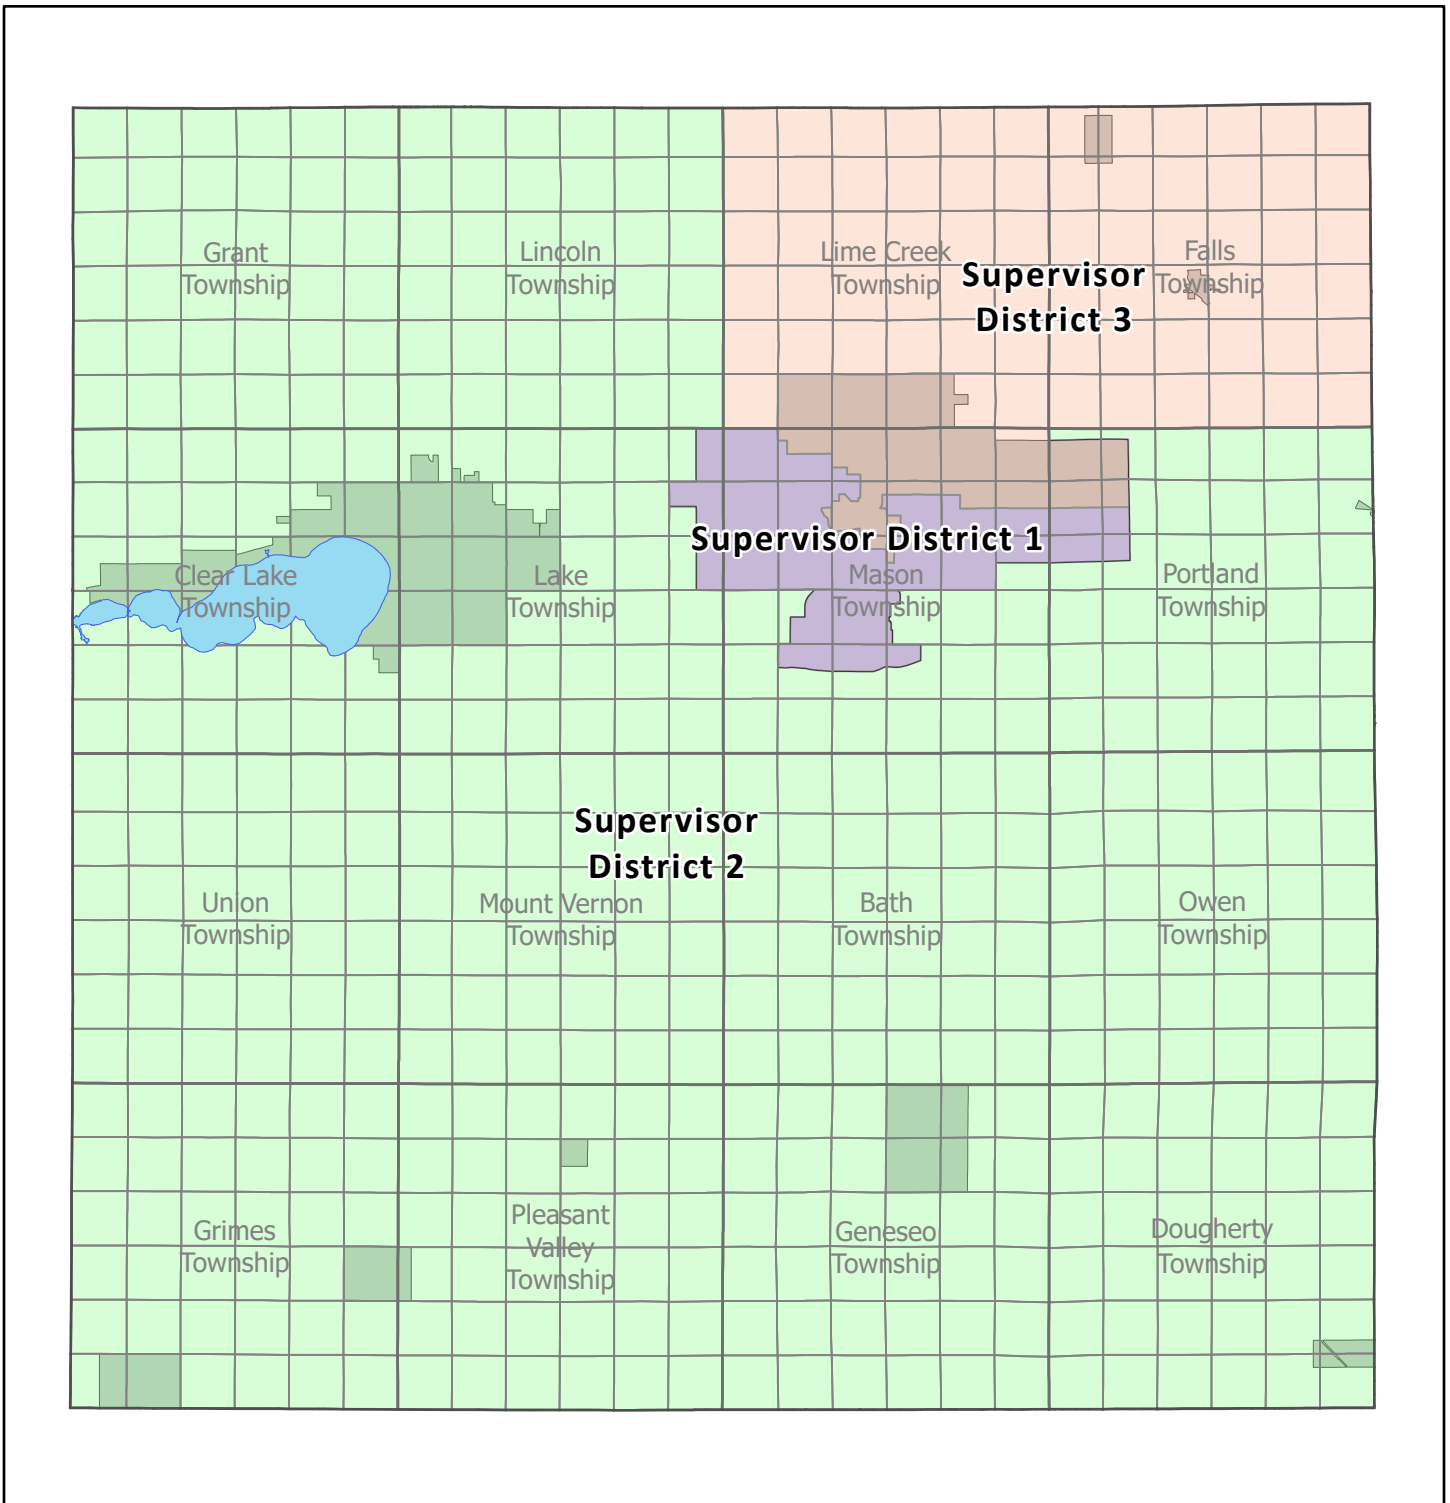

Cerro Gordo County Supervisor Districts

Map produced in the GIS Office of
the Cerro Gordo County Auditor
Updated March 2024

0 2.5 5 10 Miles