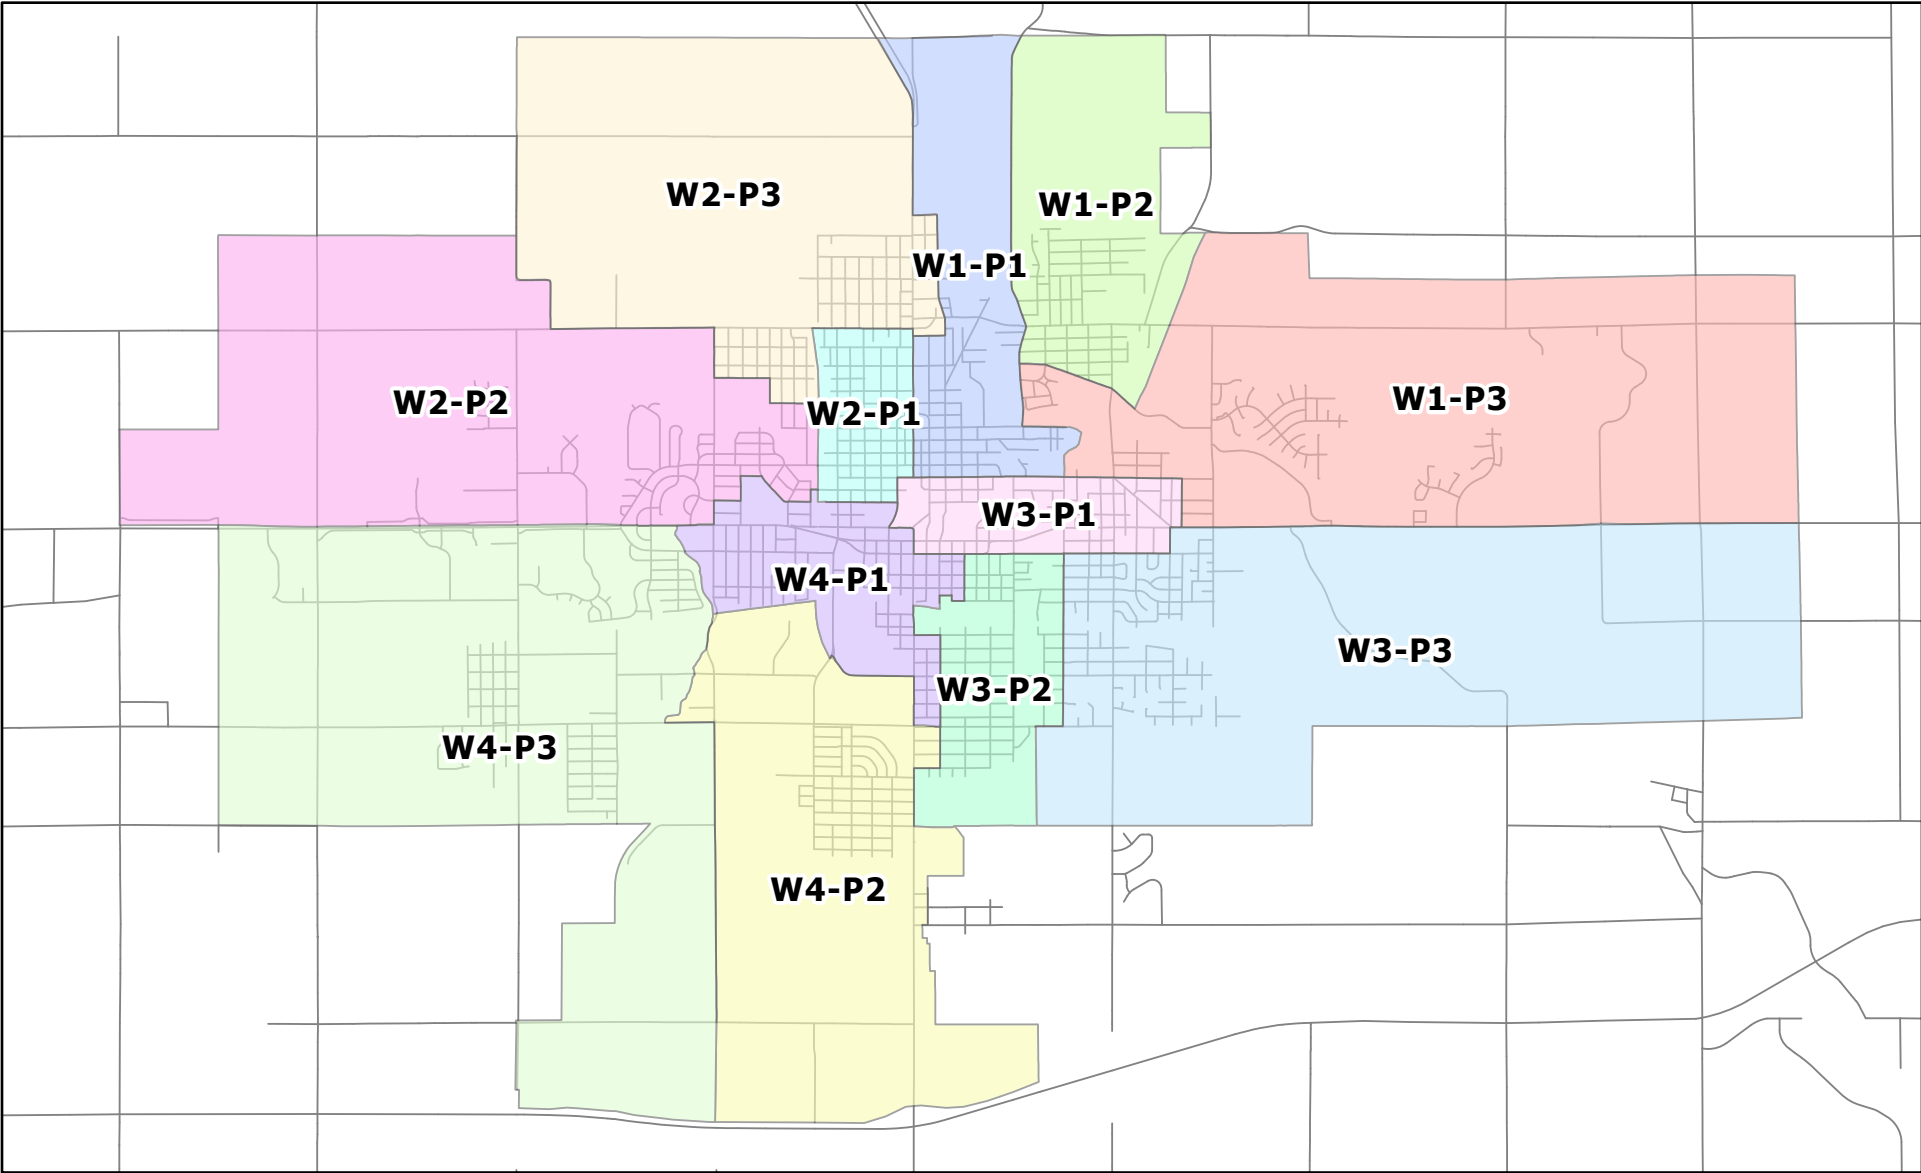

Mason City Precincts

Map produced in the GIS Office of
the Cerro Gordo County Auditor
Updated March 2024