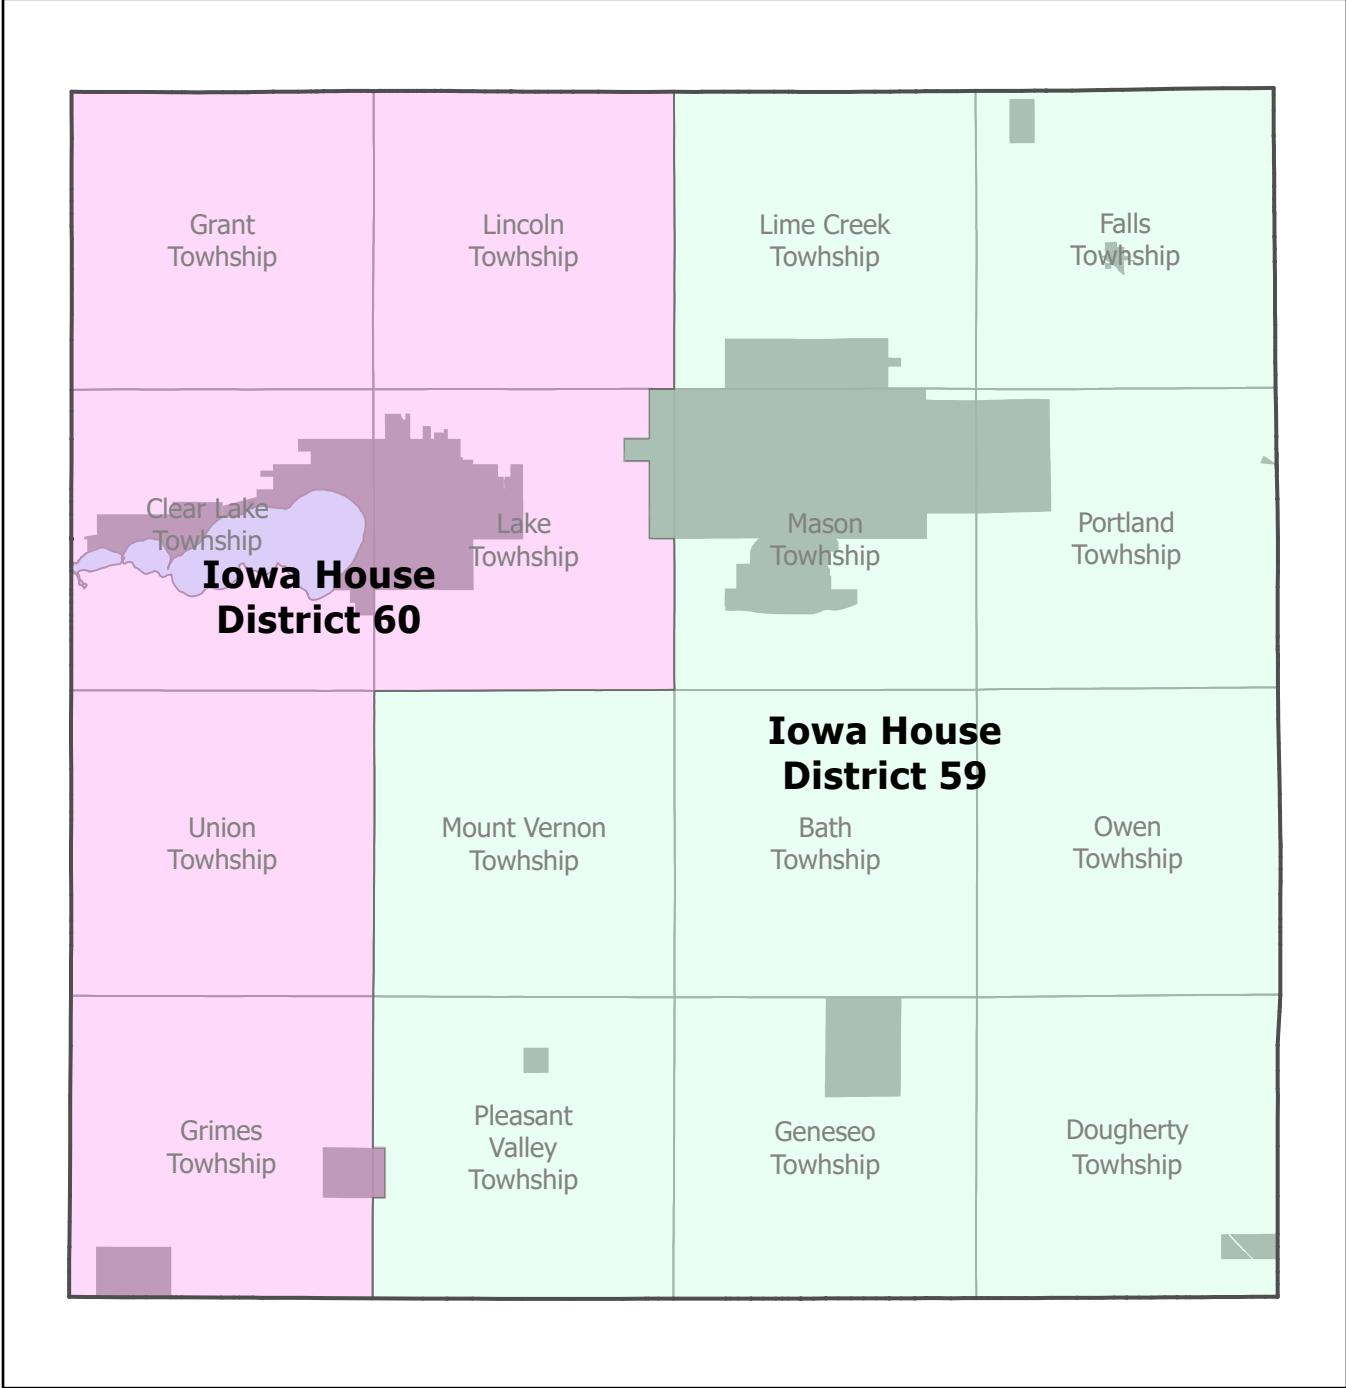

# Legislative Districts IA Representative

Map produced in the GIS Office of  
the Cerro Gordo County Auditor  
Updated March 2024