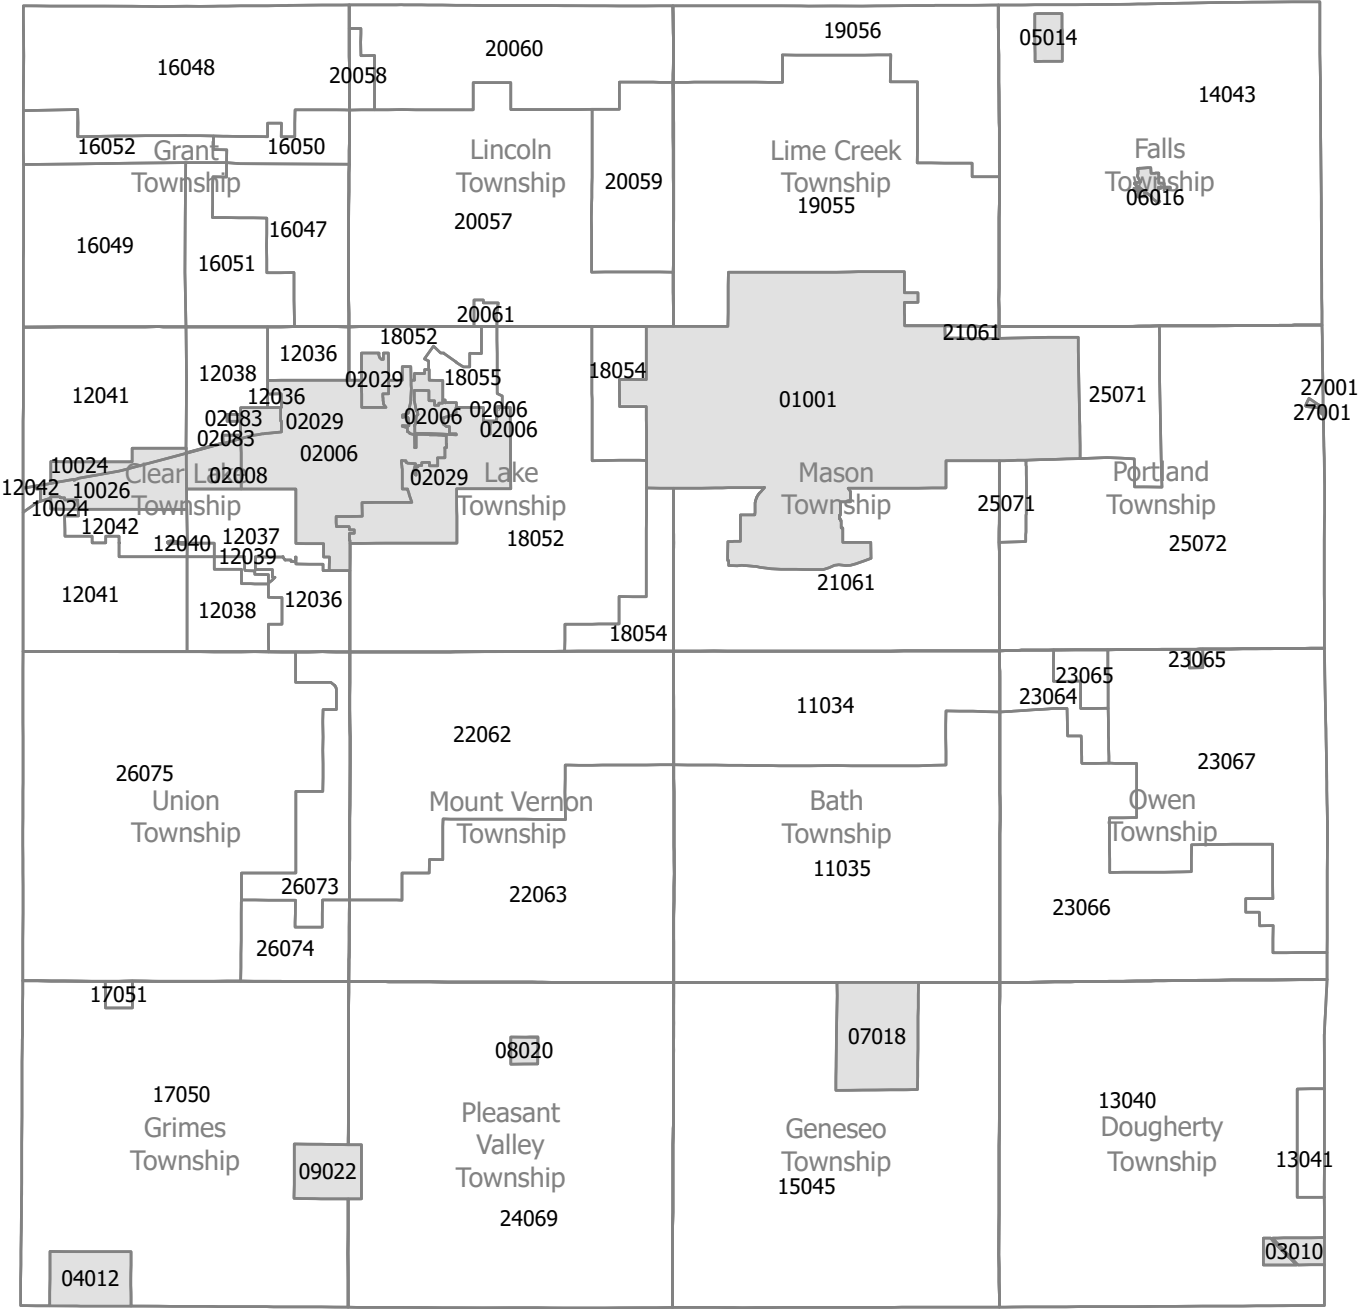

Cerro Gordo County Tax Districts

Map produced in the GIS Office of the Cerro Gordo County Auditor
 Last updated March 2024